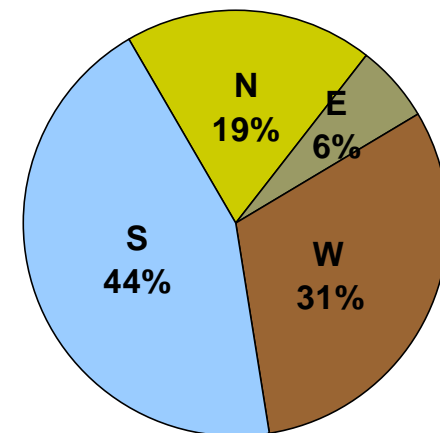

SEZs : Statewise Distribution

State	Formal approvals	In-principle approvals	Notified SEZs
Andhra Pradesh	94	3	56
Chandigarh	2		2
Chattisgarh	1	2	
Delhi	2		1
Dadra & Nagar Haveli	4		
Goa	7		3
Gujarat	45	9	22
Haryana	42	17	20
Himachal Pradesh		2	
Jharkhand	1		1
Karnataka	48	9	23
Kerala	16	1	8
Madhya Pradesh	13	6	4
Maharashtra	95	36	35
Nagaland	2		
Orissa	9	4	4
Pondicherry	1		
Punjab	8	8	2
Rajasthan	8	10	5
Tamil Nadu	60	14	42
Uttar Pradesh	29	4	12
Uttarakhand	3	-	2
West Bengal	23	13	8
GRAND TOTAL	513	138	250

Formal

In-principle